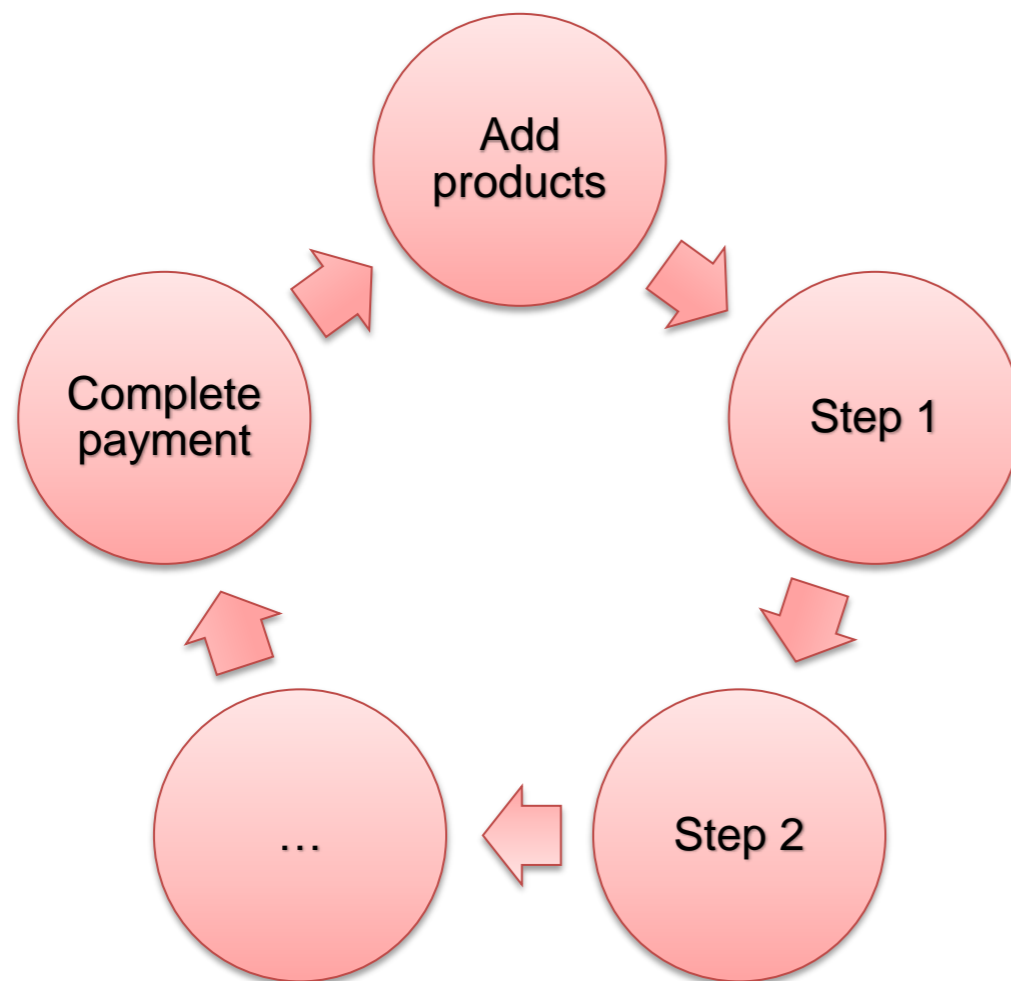

Results Shop Model

- Matrascenter.nl
 - Shopping cart error
 - Not every product is tested

	Crawljax	Testing tool	Manual
Page errors	5	6	4
Event errors	1	1	1
Coverage	97%	39%	100%
Time	3h 5m	1h 35m	2,5h