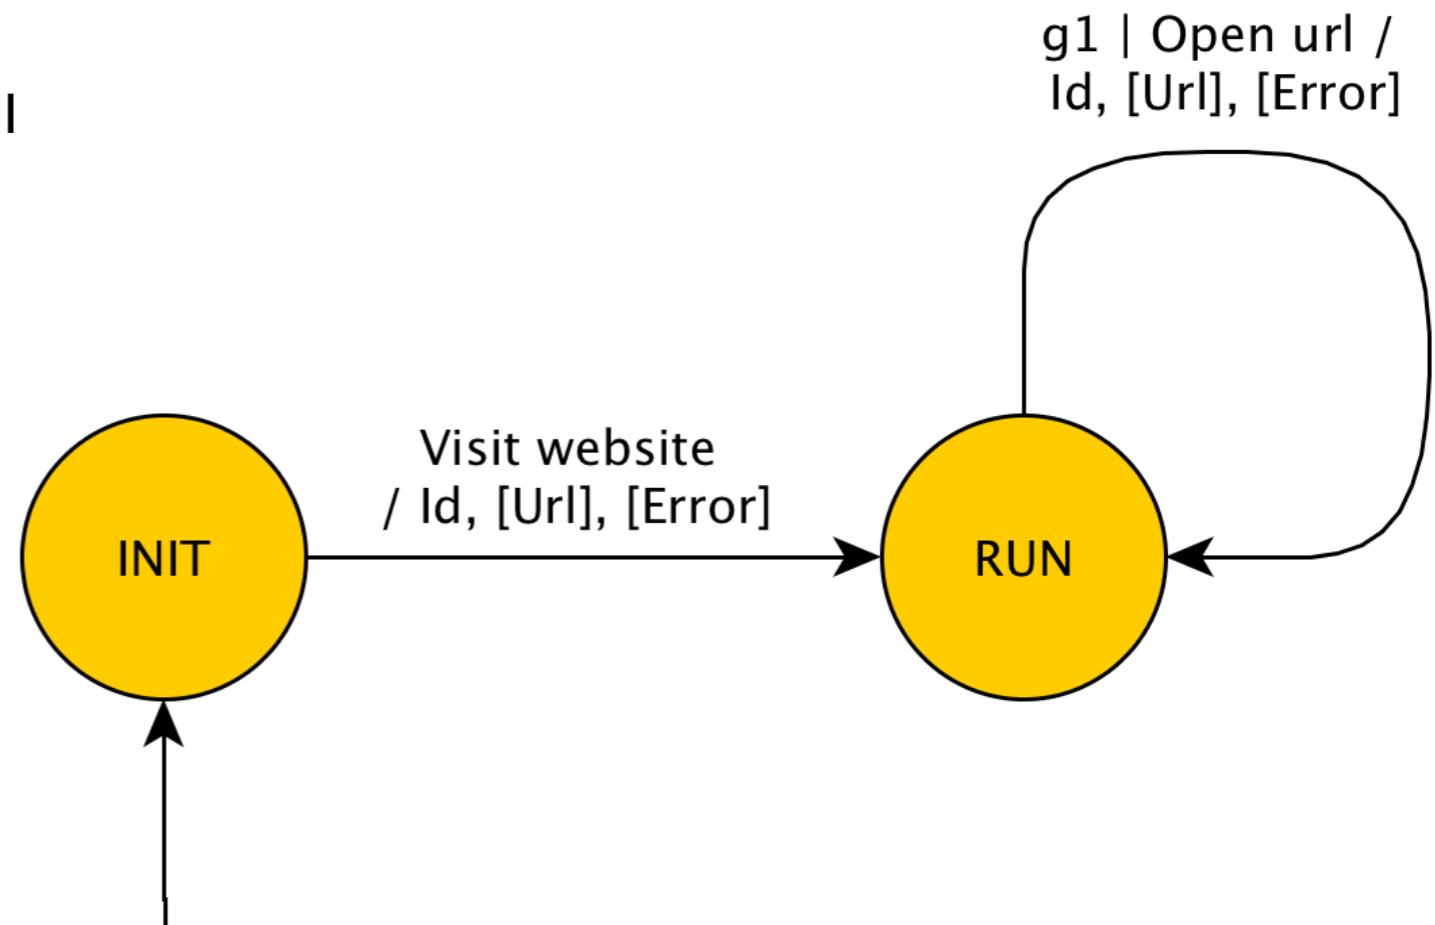

MBT

- Model
 - ESM, (E)FMS, LTS
 - Represents the behavior of the system
- Tool
 - GAST, TestOptimal, TorXakis, Graphwalker,
 - Compares behavior of the SUT with the Model

Approach

- Model based testing (MBT)
- Functionality quality character
- Abstraction
 - Every page is the same
 - Links
 - Events
 - Media content
- Loss of detail