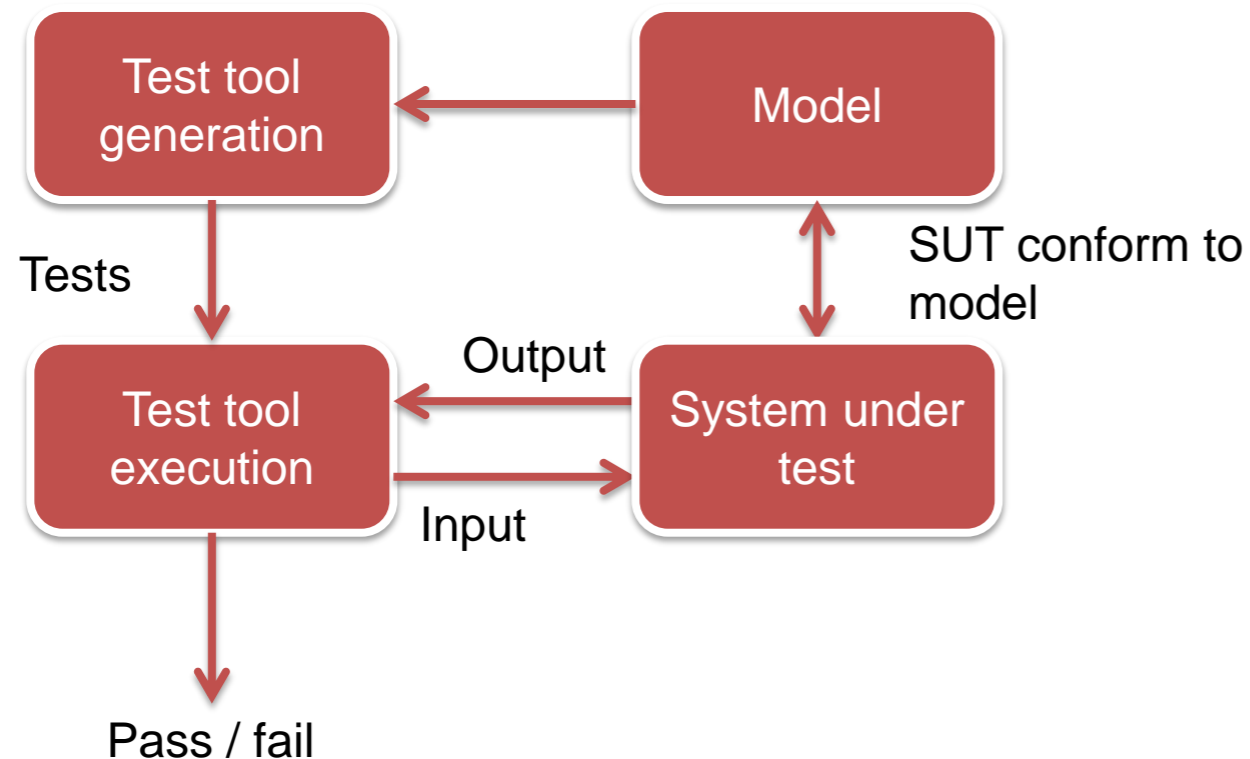

MBT

- Model
 - ESM, (E)FMS, LTS
 - Represents the behavior of the system
- Tool
 - GAST, TestOptimal, TorXakis, Graphwalker,
 - Compares behavior of the SUT with the Model

Approach

- Model based testing (MBT)
- Functionality quality character
- Abstraction
 - Every page is the same
 - Links
 - Events
 - Media content
- Loss of detail