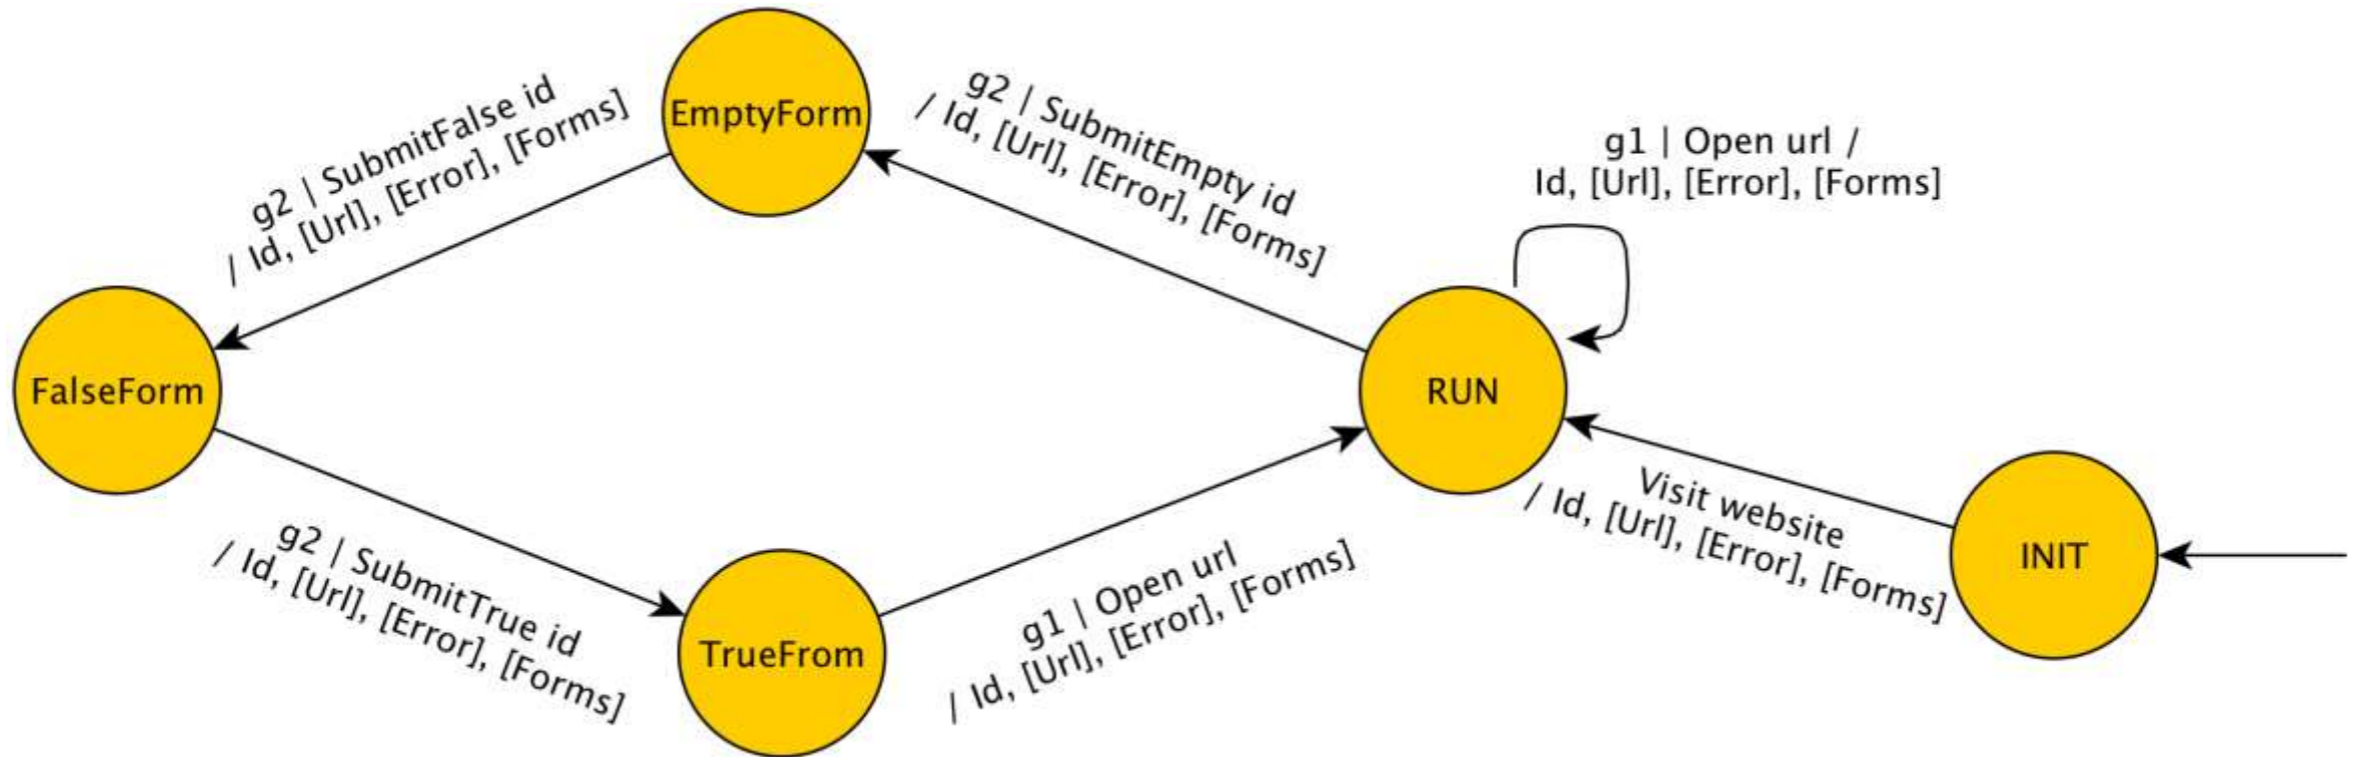

Model

- Visiting pages
  - Randomly chosen
- Testing forms
  - Empty, False and True values
  - Valid submission removes form.