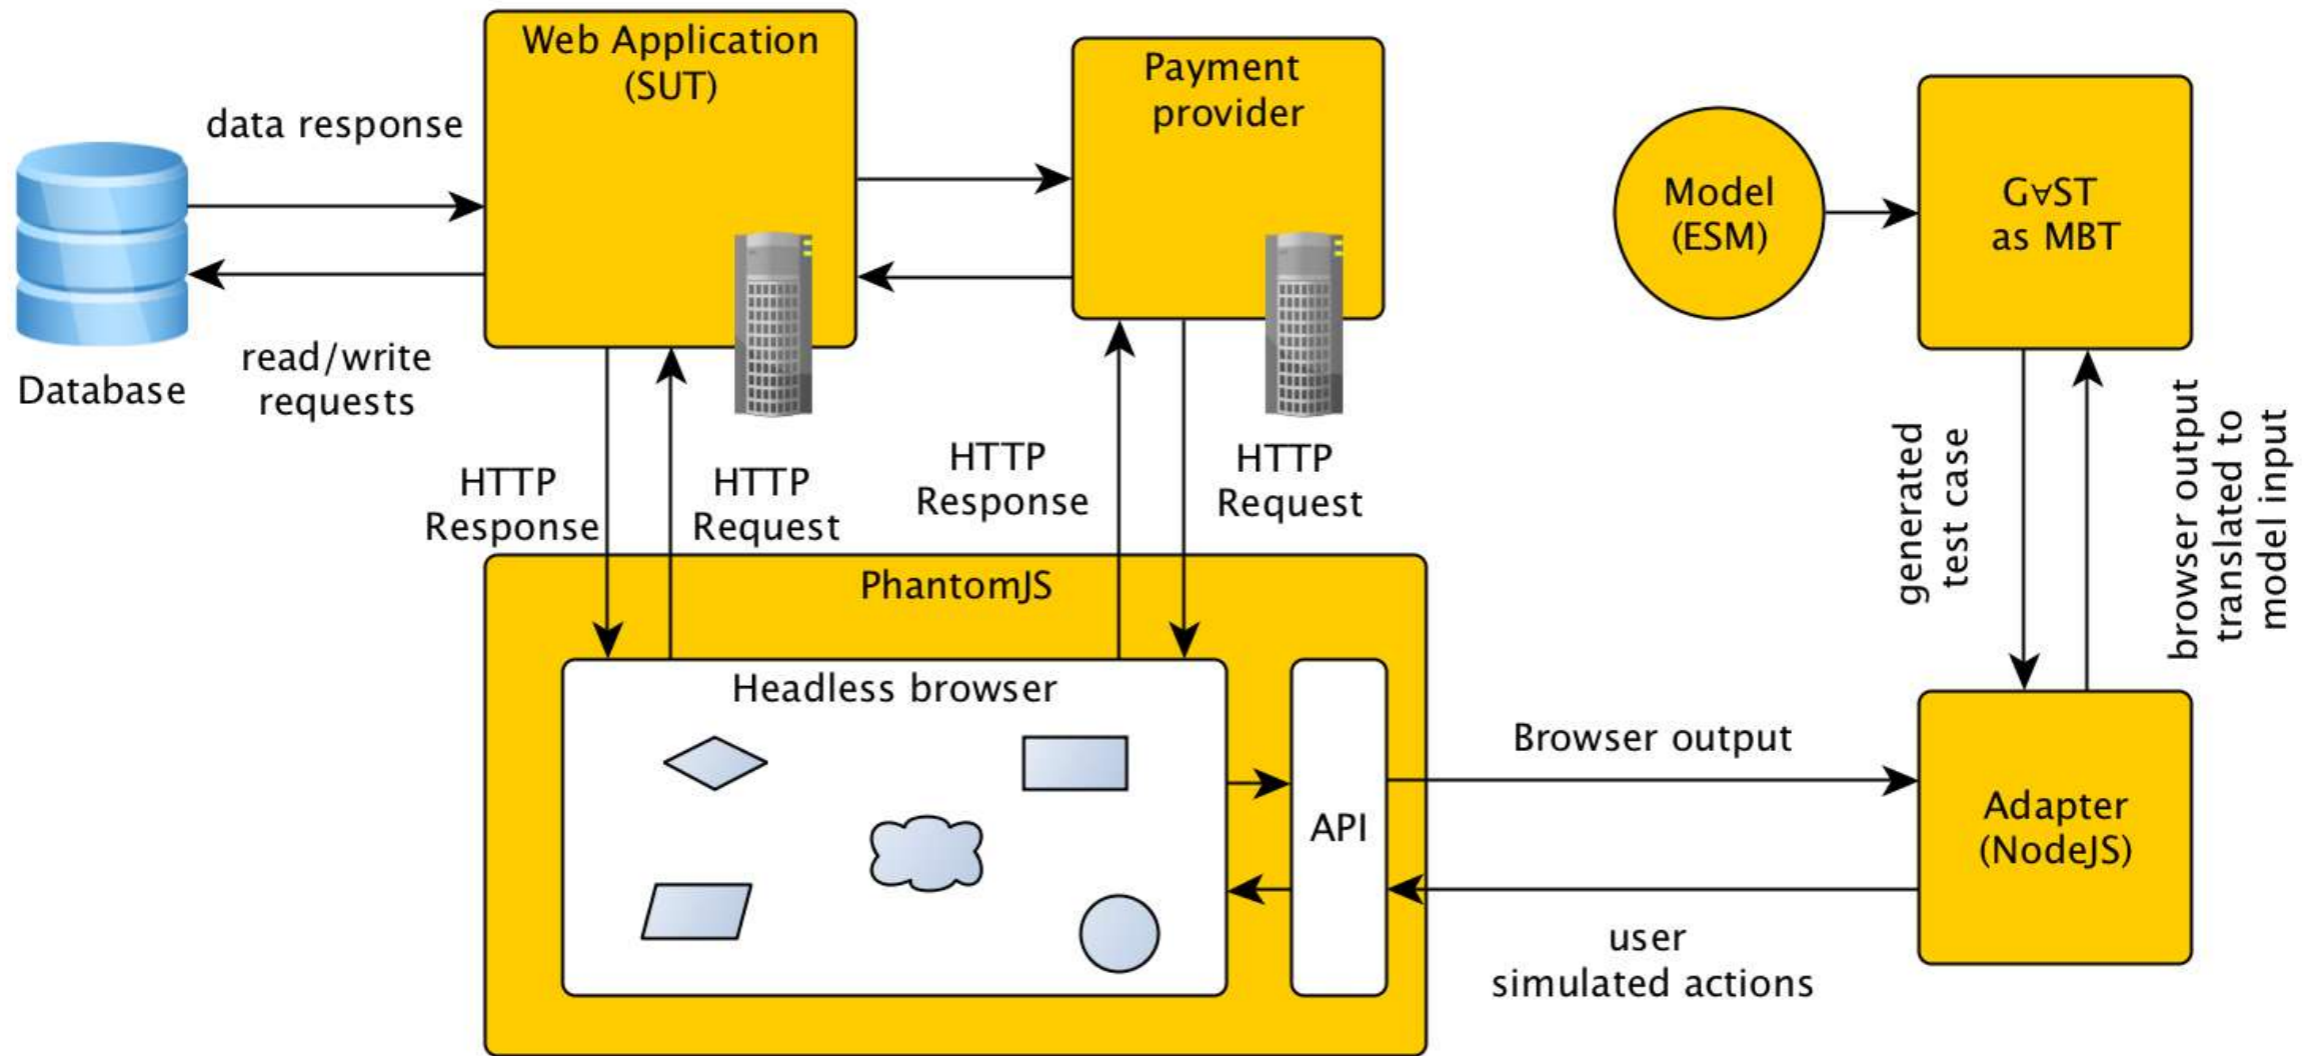

MBT

- Model
 - ESM, (E)FMS, LTS
 - Represents the behavior of the system
- Tool
 - GAST, TestOptimal, TorXakis, Graphwalker,
 - Compares behavior of the SUT with the Model

Approach

- Model based testing (MBT)
- Functionality quality character
- Abstraction
 - Every page is the same
 - Links
 - Events
 - Media content
- Loss of detail

Test architecture

Results

- Manual
 - Time consuming, error prone
- Crawljax
 - Build in page recovery,
 - Not everything is covered
 - Small support for JavaScript function/ajax calls
- TestOptimal
 - Lots of features
 - Lots of work to implement